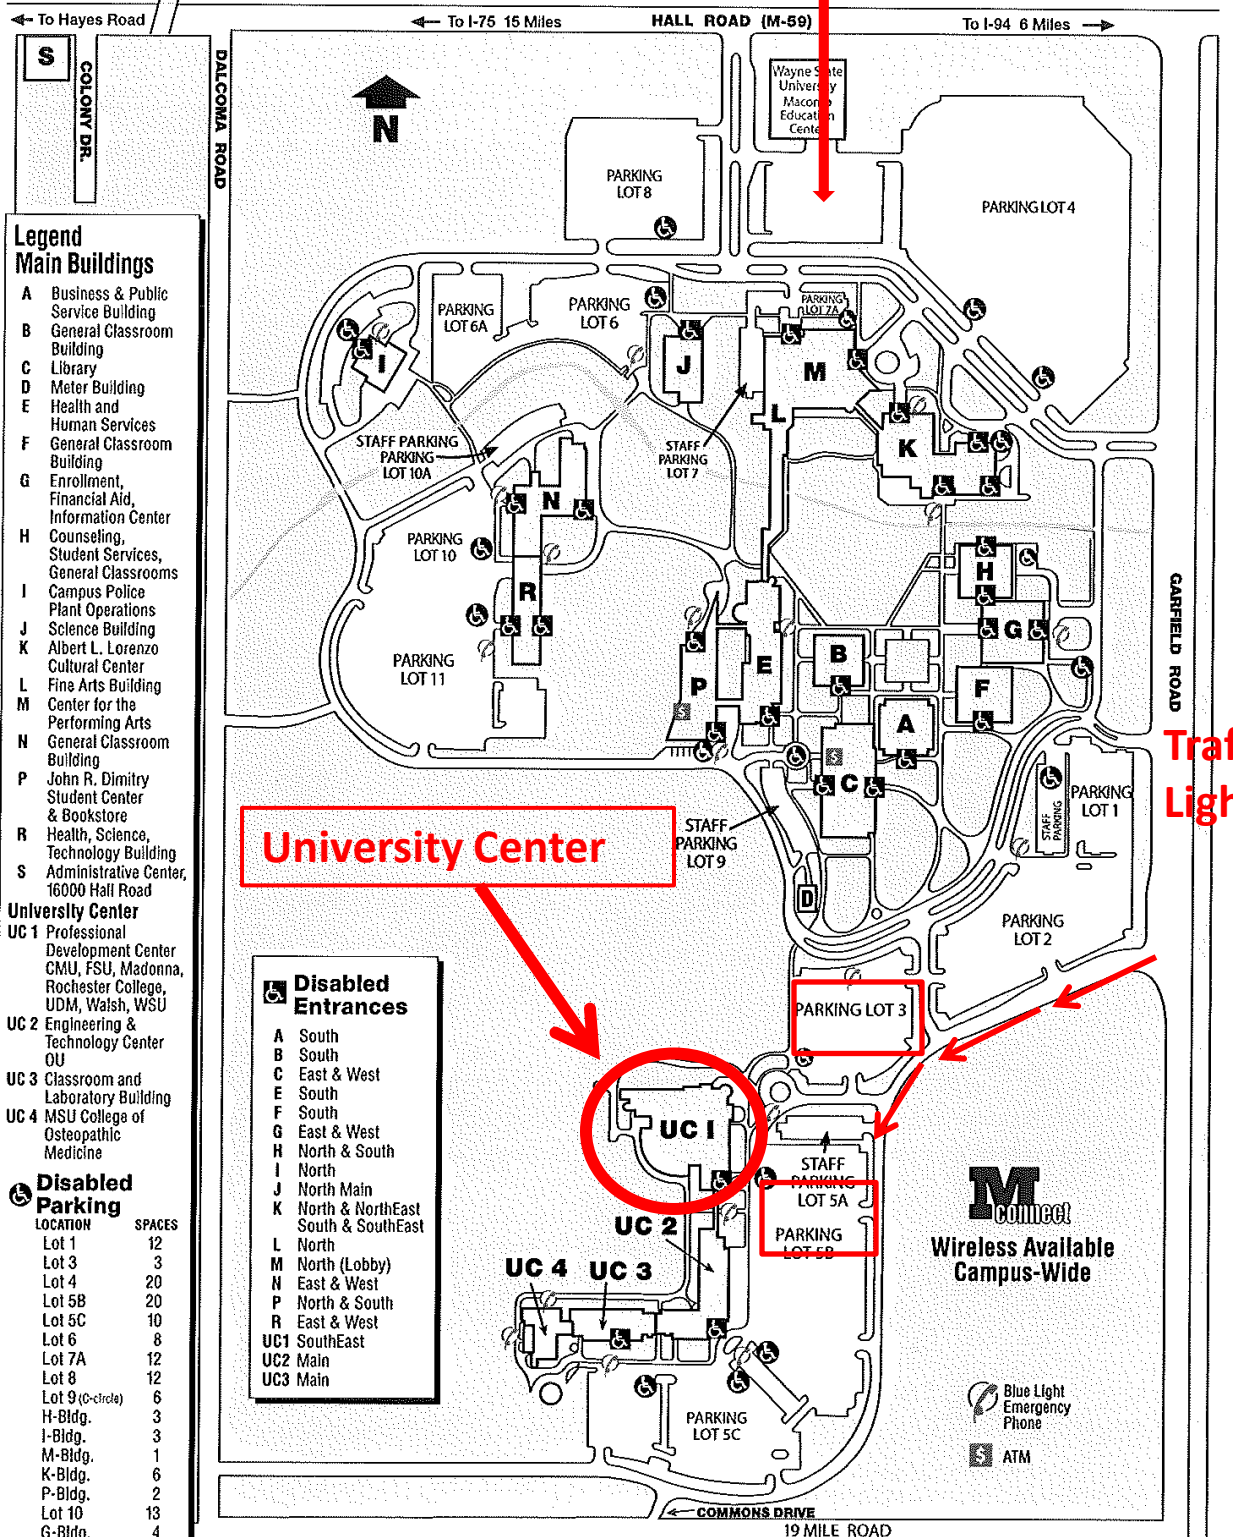

GPS takes you here

Center Campus

44575 Garfield Road • Clinton Twp., MI 48008-1139 • 1.866.Macomb1 • www.macomb.edu

Traffic Light

University Center

PARKING LOT 3

PARKING LOT 5B

Mconnect
Wireless Available Campus-Wide

Blue Light Emergency Phone

ATM