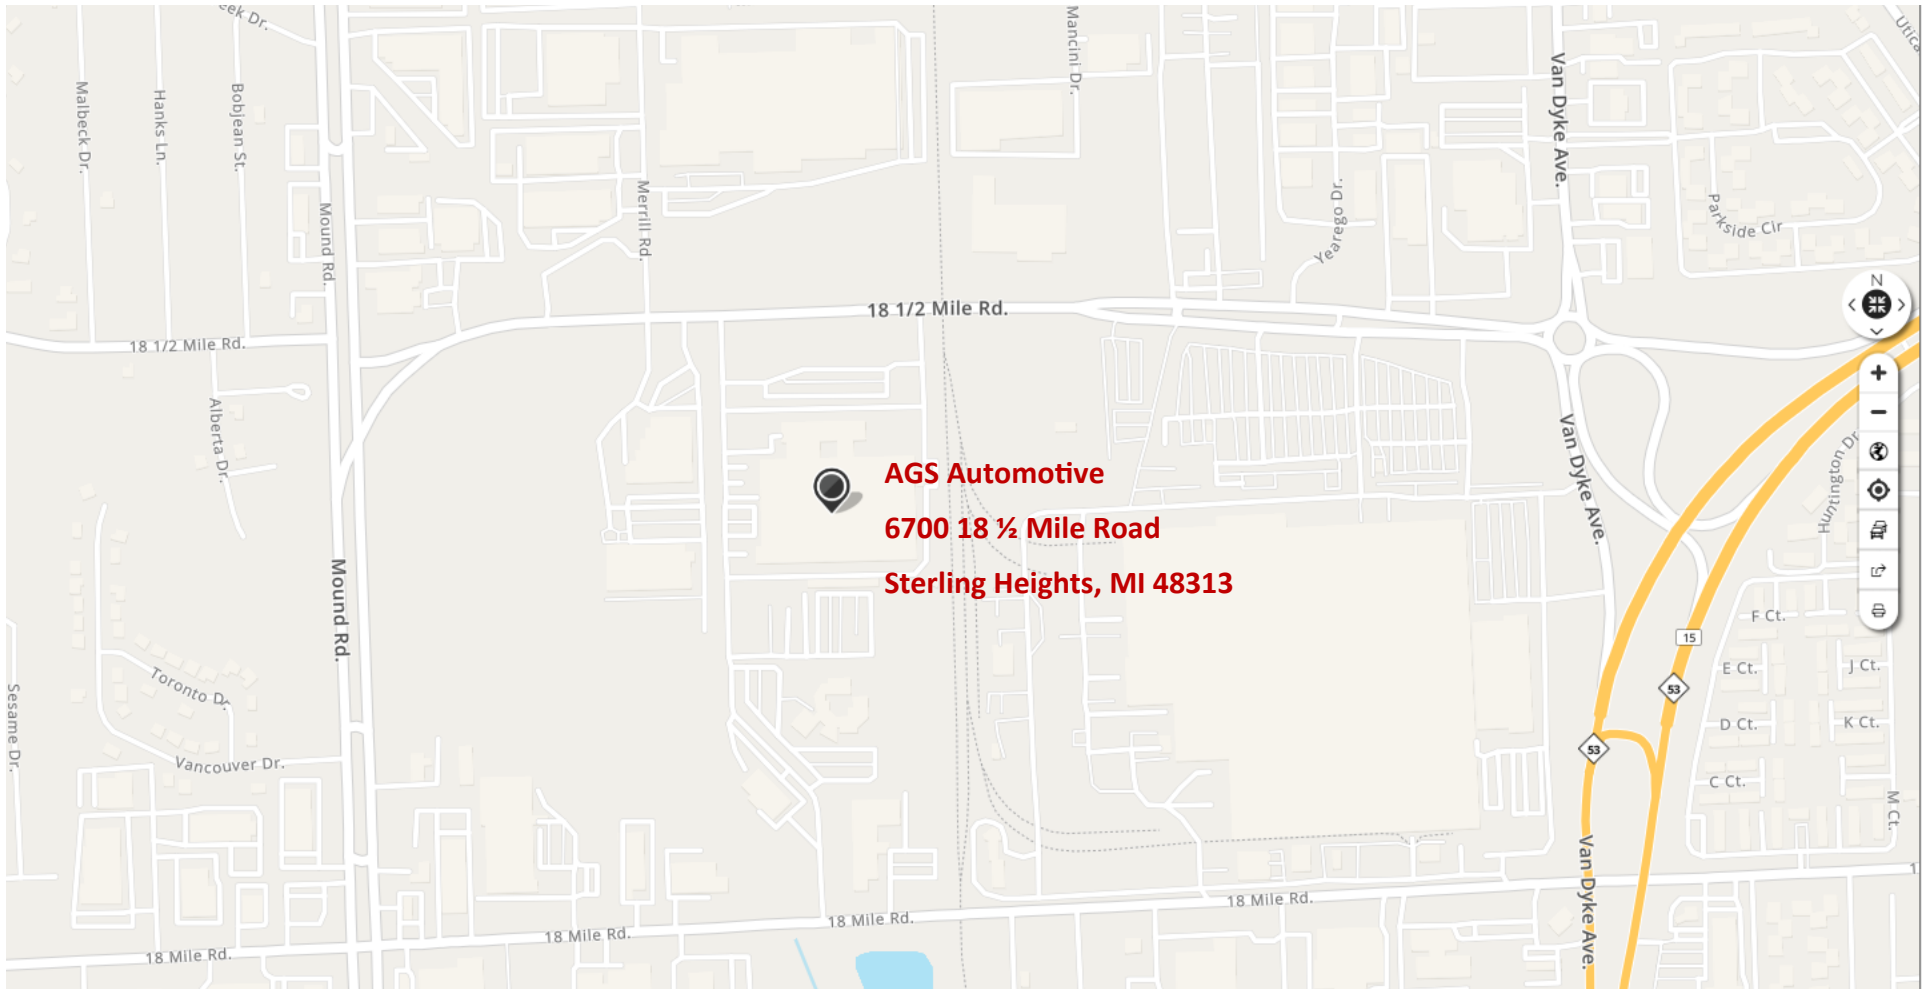

## Business & Economic Development Day

Wednesday, March 20th 7:30 a.m.

We will be meeting at AGS Automotive. Not every GPS App will get you to the correct location. The facility is located off of 18 1/2 Mile Road, between Van Dyke Ave. and Mound Road, on the South Side of the road. Please enter through the doors with the covered entrance way, facing 18 1/2 Mile. You may have to show your ID to the security guard.